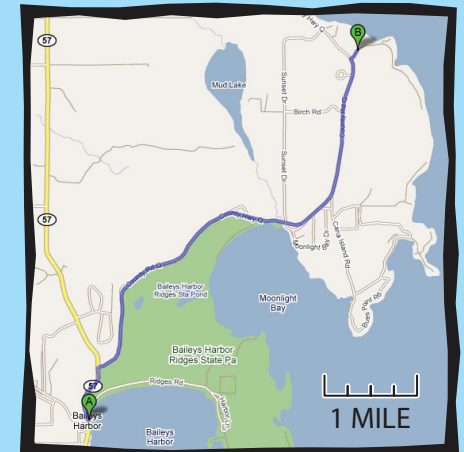

NORTH BAY

Scale: 1" = 50'

LAKE MICHIGAN

Take Hwy 57 to Hwy Q to Pine Drive